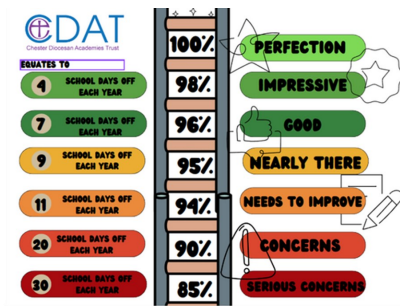

A few weeks ago, Luke took part in the Manchester Super League- a league for higher skilled footballers. He competed in the final, the score being 1-0. Well done Luke!

Attendance

This week our whole school attendance is 93.51%